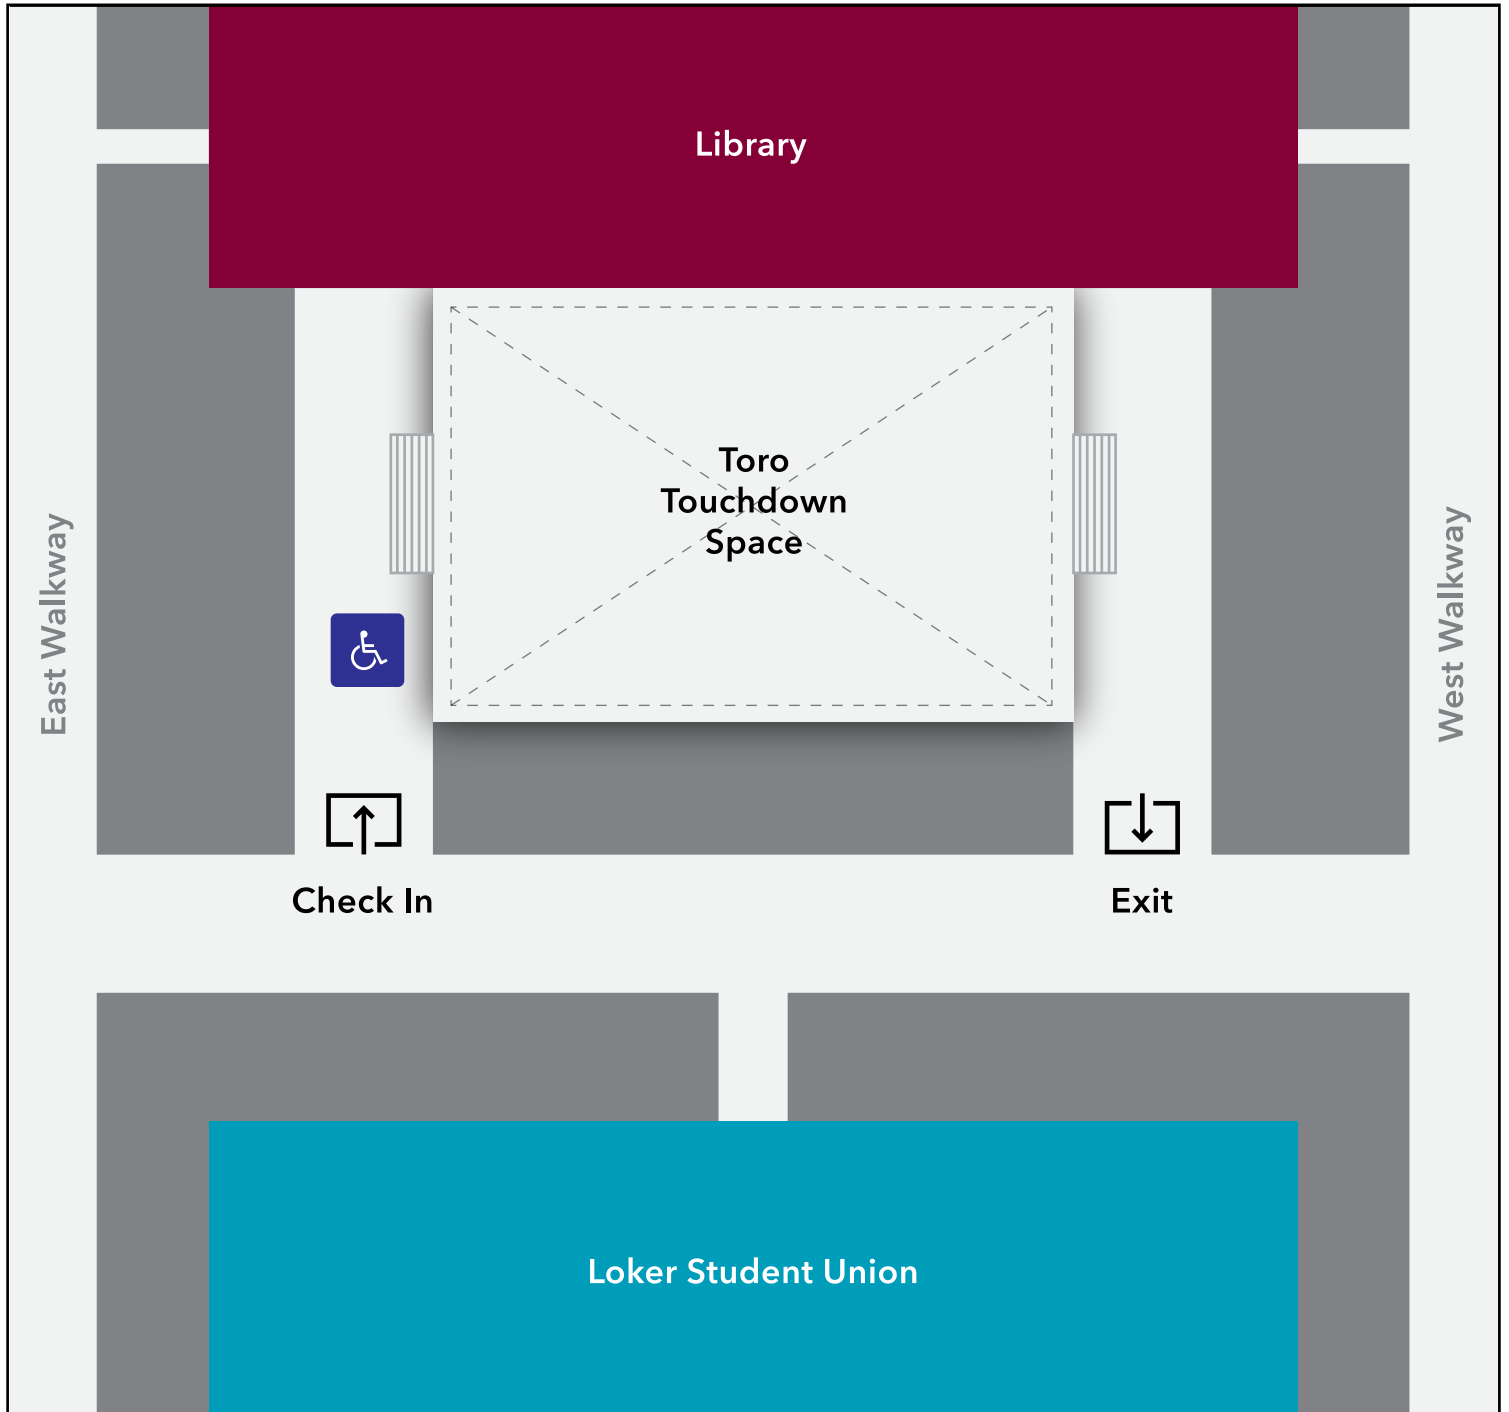

Overview Map

Legend

- Library
- Walkways
- Tent
- Loker Student Union
- Lower Level

Detail Map

Max Capacity: 50

Legend

- Library
- Lower Level
- ♿ ADA Access
- 6' 6 Feet Distancing Between All Seating
- Walkways
- ♿♿ Restrooms
- Traffic Flow