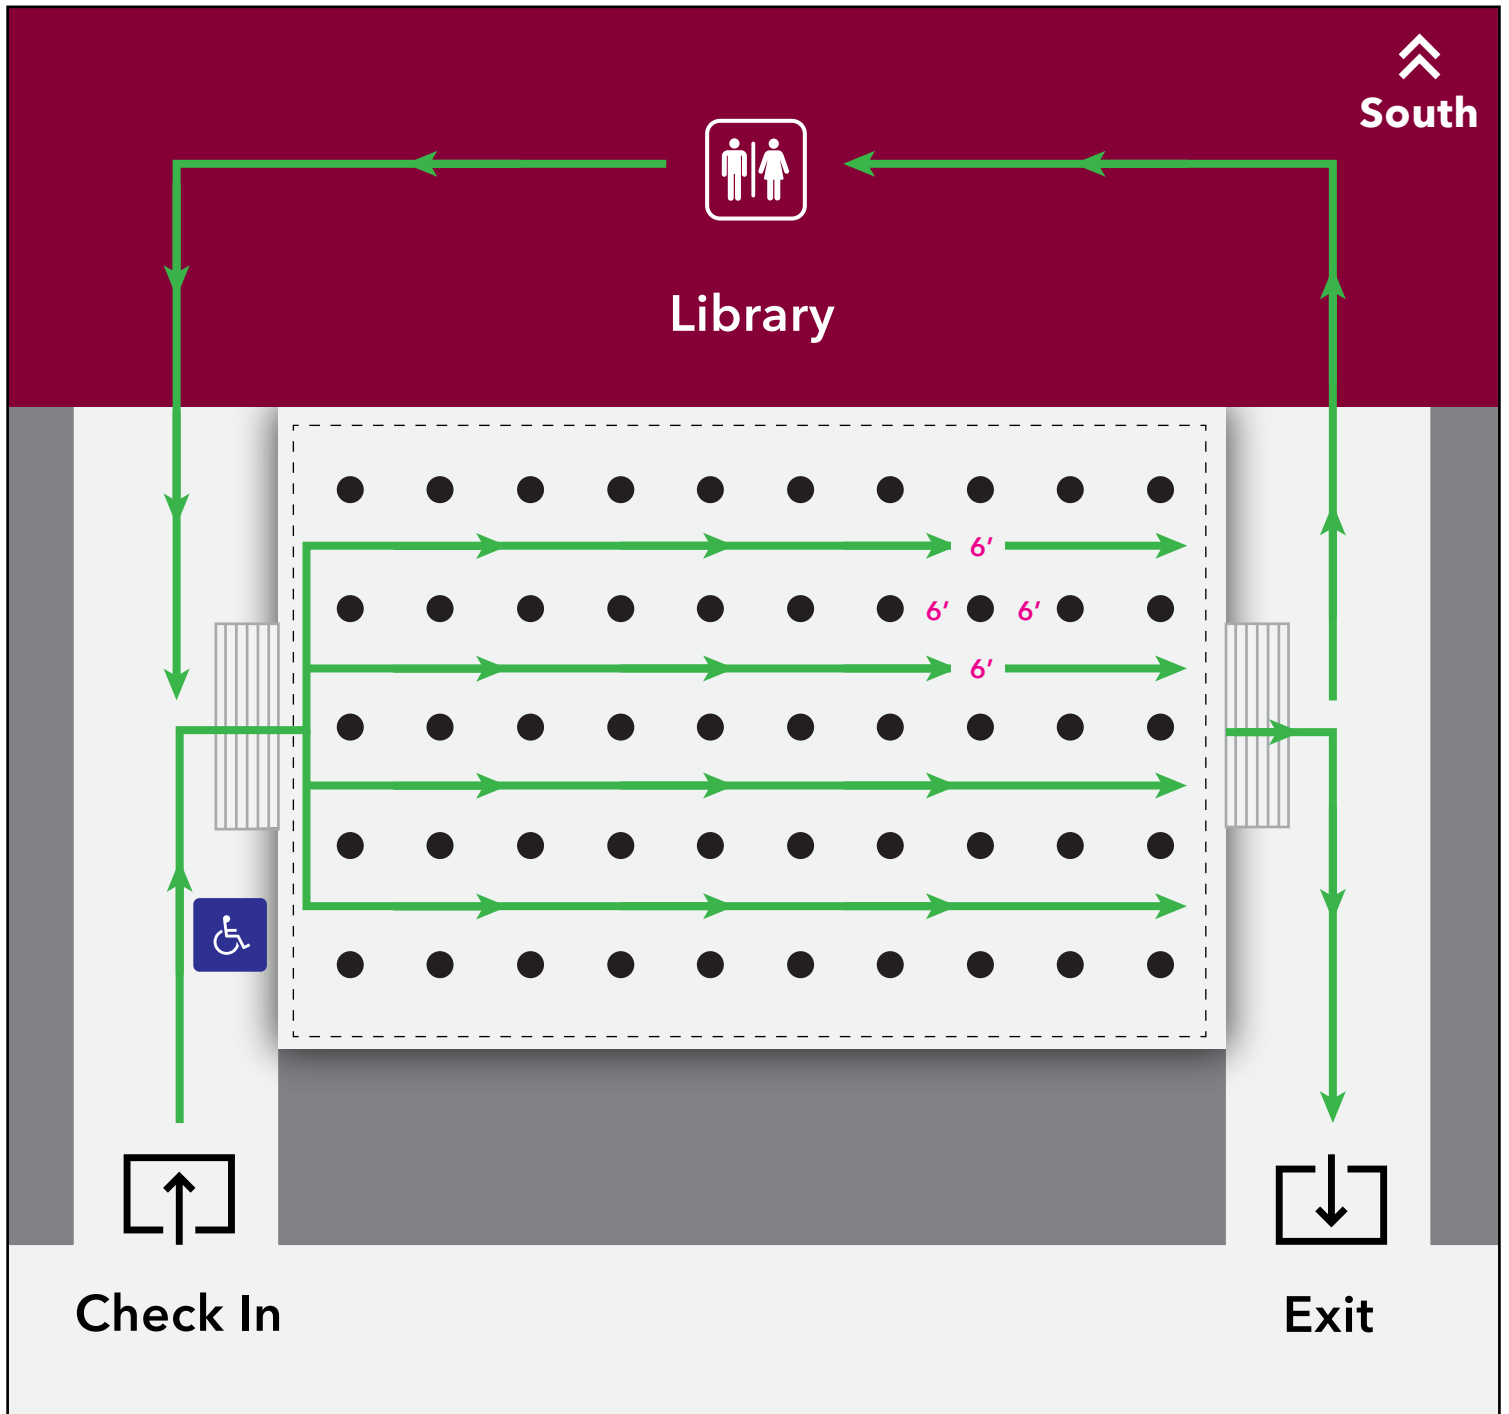

Overview Map

Legend

- Library
- Walkways
- Tent
- Loker Student Union
- Lower Level

Detail Map

Max Capacity: 50

Legend

- Library
- Lower Level
- ♿ ADA Access
- 6' 6 Feet Distancing Between All Seating
- Walkways
- ♿♿ Restrooms
- Traffic Flow