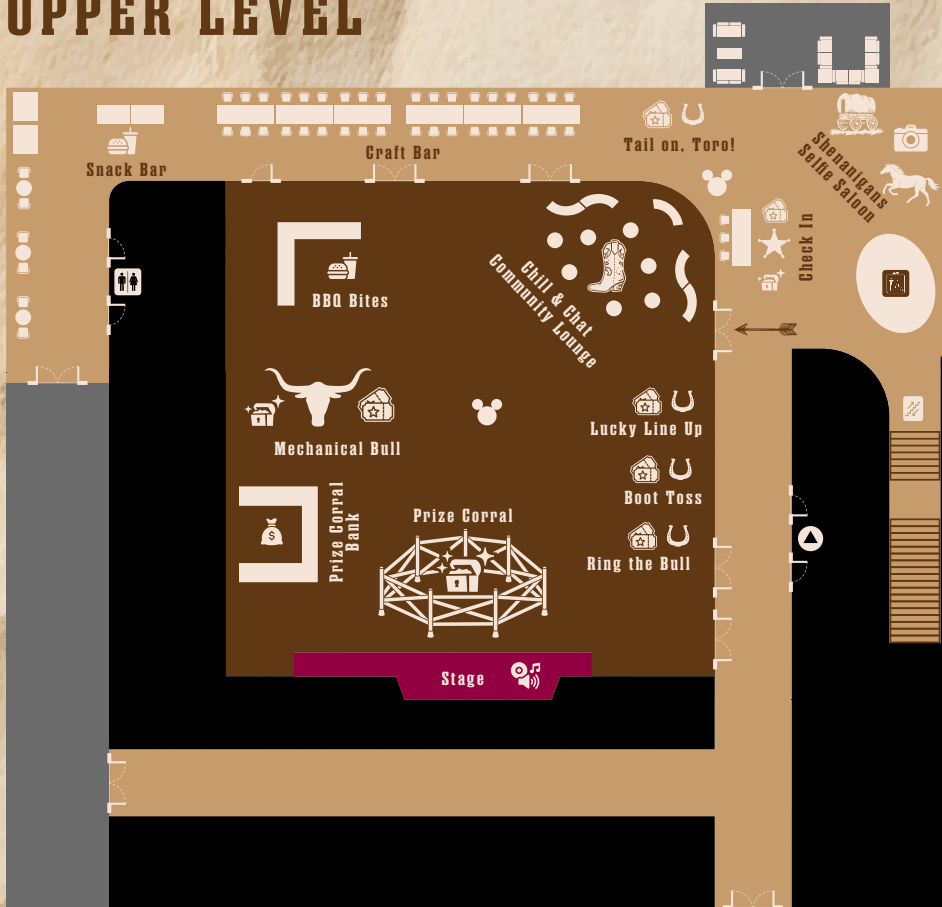

## UPPER LEVEL

## LEGEND

- Prefunction
- Ballroom
- Entrance/Exit
- Elevator
- Gender Neutral Restrooms
- Restroom
- Staircase
- BOD Polling/Disney Ticket Info
- Check In
- Food & Snacks
- Rodeo Games
- Giveaways
- Live DJ
- Lounge
- Mechanical Bull
- Prize Corral
- Prize Corral Bank
- Prize Drawing Tickets
- Photo Booth

## HOURS

- ★ CHECK IN ----- PREFUNCTION | 10AM - 3:30PM
- ★ BBQ BITES ----- BALLROOM | 11AM - 12:30PM
- ★ CHURROS & DRINKS ----- PREFUNCTION | 10AM - 3:30PM
- ★ POPCORN ----- GAMES ROOM | 10AM - 7PM
- ★ CHURROS ----- GAMES ROOM | 4PM - 7PM
- ★ MECHANICAL BULL ----- BALLROOM | 11AM - 3:30PM
- ★ STUDENT SUCCESS STAMPEDE ----- PRIZE CORRAL | 2:30PM
- ★ SHINDIG SHOWDOWN ----- PRIZE CORRAL | 3:20PM
- ★ RODEO GAMES ----- PREFUNCTION | 10AM - 3:30PM  
BALLROOM | 11AM - 3:30PM
- ★ GAMES ROOM FREEPLAY ----- LOWER LEVEL | 10AM - 7PM
- ★ CRAFT BAR ----- PREFUNCTION | 10AM - 3:30PM
- ★ LIVE DJ ----- BALLROOM | 11AM - 4PM
- ★ CHILL & CHAT COMMUNITY LOUNGE ----- BALLROOM | 11AM - 3:30PM
- ★ LSU BOD POLLING ----- BALLROOM & PREFUNCTION | 10AM - 4PM

## LOWER LEVEL